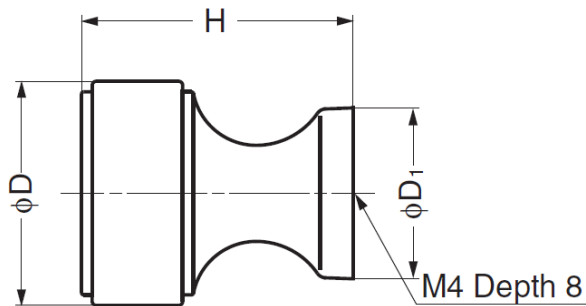

GKHE107 Brass Knob

Material

- Brass, clear mirror finish

Parts Included

- Truss head screw M4×30

Part No.	D	H
GKHE107-18PB	18	18
GKHE107-25PB	25	25

GKHE111 Brass Knob

Material

- Brass, clear mirror finish

Parts Included

- Truss head screw M4×30

Part No.	D	D ₁	H
GKHE111-16PB	16	12	18.5
GKHE111-22PB	21	16	25.5