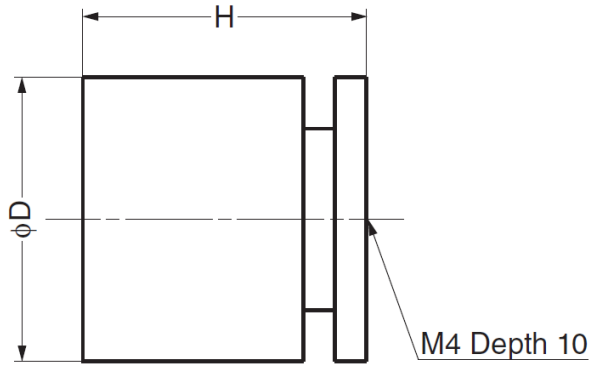

GKHE107 Brass Knob

Material

- Brass, clear mirror finish

Parts Included

- Truss head screw M4×30

Part No.	D	H
GKHE107-18PB	18	18
GKHE107-25PB	25	25

GKHE111 Brass Knob

Material

- Brass, clear mirror finish

Parts Included

- Truss head screw M4×30

Part No.	D	D ₁	H
GKHE111-16PB	16	12	18.5
GKHE111-22PB	21	16	25.5